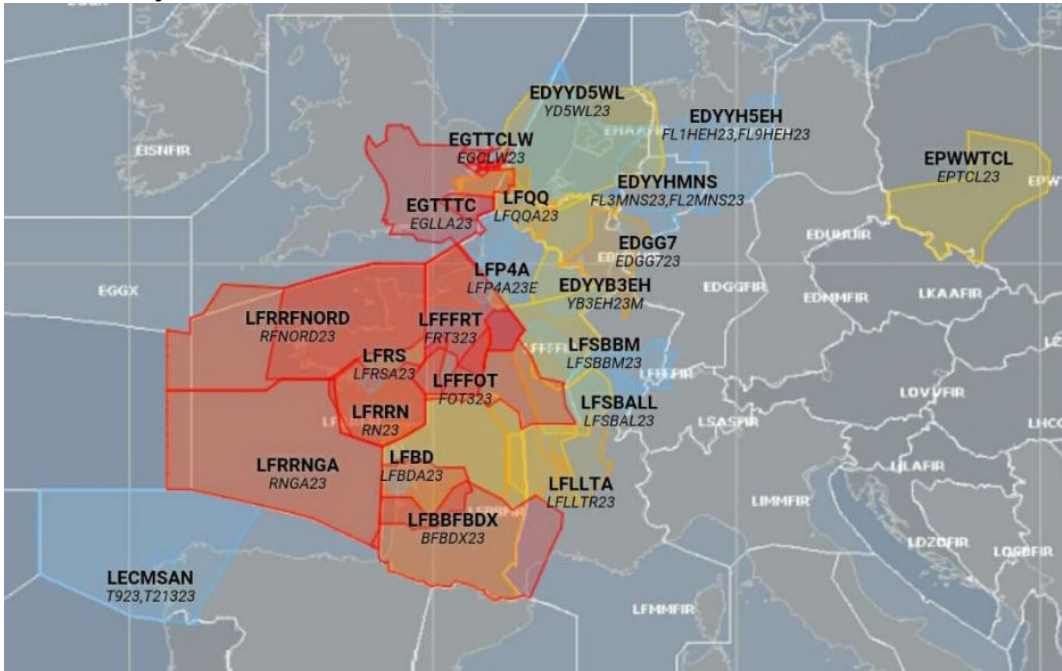

France Conditional Routes

Cynthia Claros
15 February, 2018

Having fun in France airspace on peak days? France has just published their list of Conditional Routes (CTRs). You'll be able to use these on busy Fridays and certain holidays:

—

Fridays:

FRI 20 APR, 27 APR ;
FRI 04 MAY, 11 MAY, 18 MAY, 25 MAY
FRI 01 JUN, 08 JUN, 15 JUN, 22 JUN, 29 JUN
FRI 06 JUL, 13 JUL, 20 JUL, 27 JUL
FRI 03 AUG, 10 AUG, 17 AUG, 24 AUG, 31 AUG
FRI 07 SEP, 14 SEP, 21 SEP, 28 SEP
FRI 05 OCT, 12 OCT, 19 OCT, 26 OCT.

CTRs:

From 1000-1500UTC, the following will have priority for General Aviation Traffic:

UL722 (ANNET-KORUL above FL275)
UP620 (CAMBO-KORUL above FL275)
UN862 (UVUDO-OSMOB above FL 285)
UT21 (TOU-DIVKO above FL335)
UZ38 (MTL-PPG)
UZ539 (BOLSA-SIJAN)